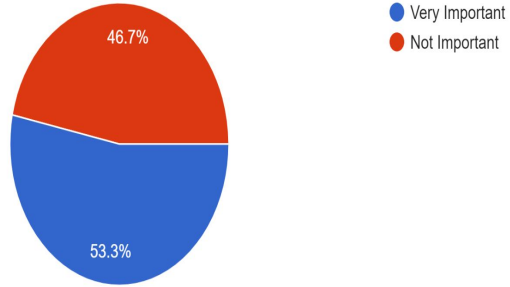

The next few slides share the MTSD community and staff responses.

Tiffany J. Moutis, Superintendent

Calendar Survey Responses

Please indicate if you are a parent or a member of the school staff.

318 responses

Which day would be best for Early Dismissal Staff Inservice Days?

307 responses

How important is it to include VETERAN'S DAY off?

317 responses

How important is it to include the Monday-Wednesday as NO SCHOOL week of NJEA Teachers' Convention dates in November?