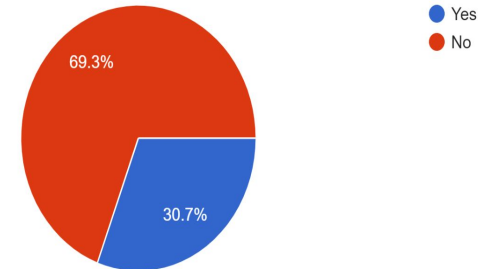

If these are days in the school calendar where Mansfield Township School District is closed and Northern Burlington is open (or vice versa), would this create a hardship for your family?

313 responses