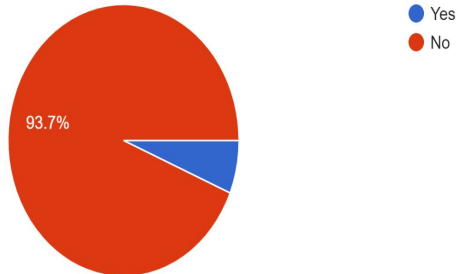

Would it benefit your family's customs if the Mansfield Township School District were to close on the Hindu Holiday of Diwali?

317 responses