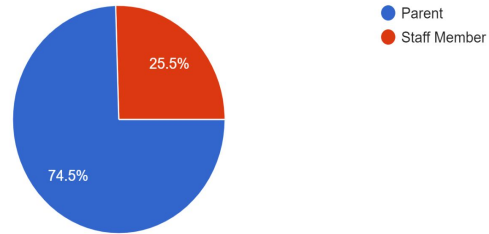

The next few slides share the MTSD community and staff responses.

Tiffany J. Moutis, Superintendent

Calendar Survey Responses

Please indicate if you are a parent or a member of the school staff.

318 responses