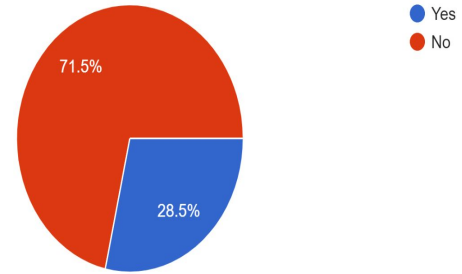

Would it benefit your family's customs if the Mansfield Township School District were to close on the Muslim Holiday of Eid-ul-Fitr?

179 responses