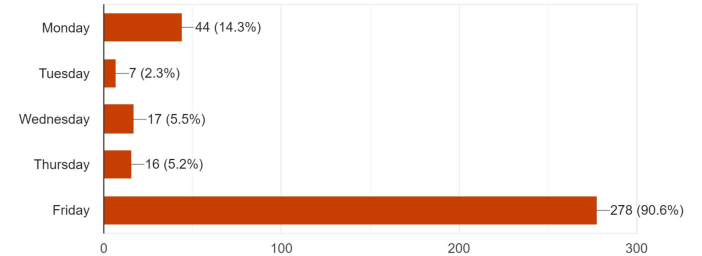

The next few slides share the MTSD community and staff responses.

Tiffany J. Moutis, Superintendent

Calendar Survey Responses

Please indicate if you are a parent or a member of the school staff.

318 responses

Which day would be best for Early Dismissal Staff Inservice Days?

307 responses

How important is it to include VETERAN'S DAY off?

317 responses

How important is it to include the Monday-Wednesday as NO SCHOOL week of NJEA Teachers' Convention dates in November?